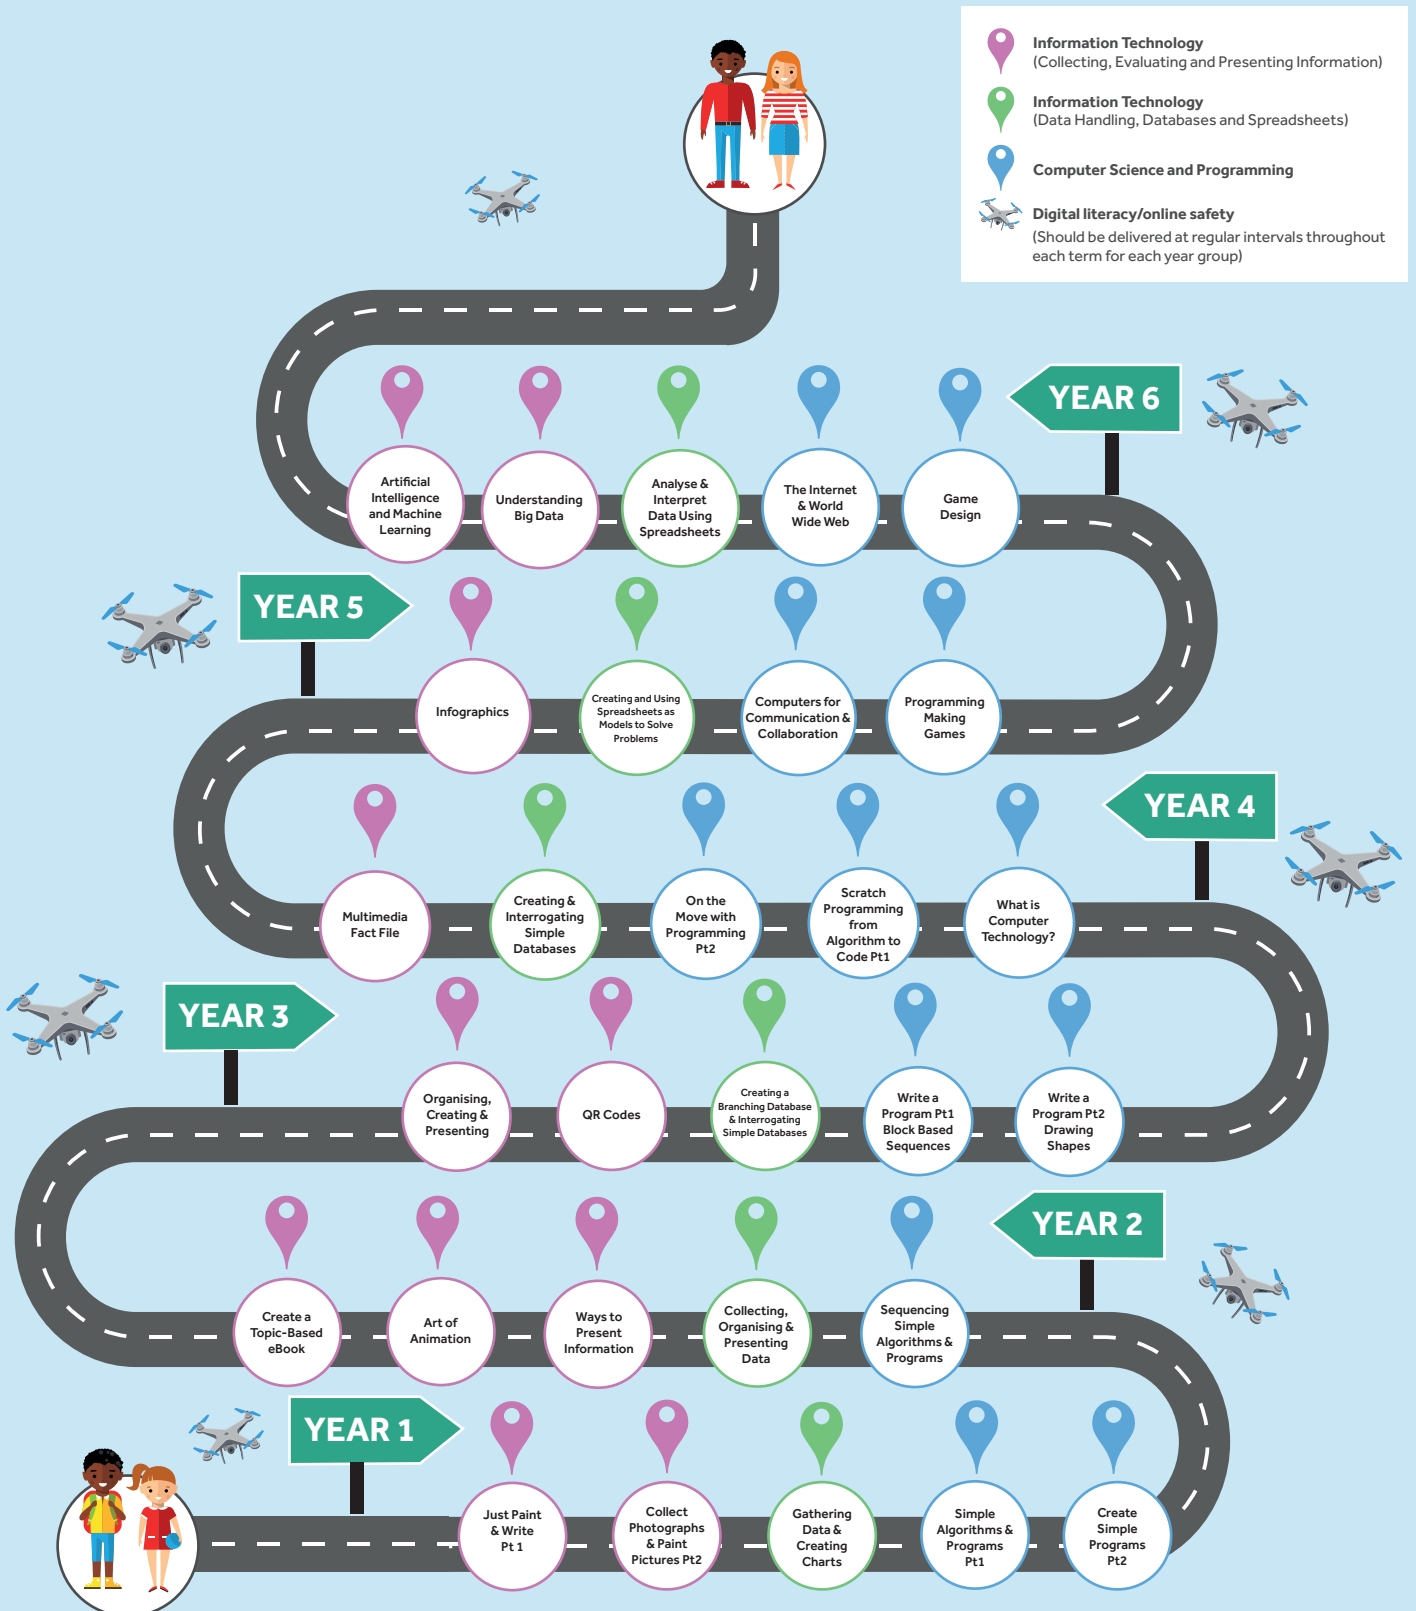

Entrust Computing Scheme of Work Journey

An ambitious and carefully sequenced curriculum to support progression in the core disciplines of computing across Key Stage 1 and 2.

Units of work included are as follows:

Please note: The Entrust Computing scheme of work uses the Just 2 Easy tool suite and allows you to make full use of the software tools within it

Each unit of work comprises of a series of lessons with teacher support, pupil activities, assessment opportunities and recording templates, key skills and knowledge organisers. A progression framework document is included to provide an overview of the intended learning outcomes and computing curriculum coverage.